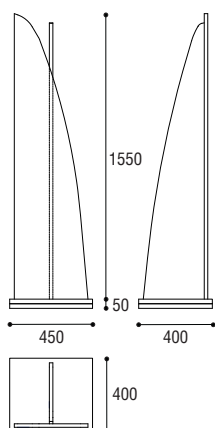

ESPOSITORE

Espositore vela bicolore con 18 modelli circa
Display with 18 models

Cod. 90 LE 55
€ 290,00