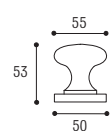

Pomolo Ø 55 accoppiato ± 8
Pair of knobs Ø 55 ± 8

Cod. 27 CS 50 AC
€ 41,00

Cod. 27 CL 50 AC
€ 41,00

Cod. 27 OL 50 AC
€ 33,80

Cod. 27 PV 50 AC
€ 94,00