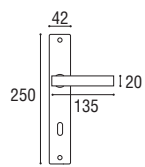

Materiale: Zircal
Material: Zircal

Cromo lucido +
cromo satinato
*Polished chrome +
satined chrome*

Cromo satinato
Satined chrome

Cromo lucido
Polished chrome

Nero opaco
Black matt

Maniglia con placca rettangolare $\varnothing 8 \times 90$
Door handle with rectangular plate $\varnothing 8 \times 90$

Cod. 177 CC 01 RQ Cod. 177 CS 01 RQ
€ 45,10 € 45,10