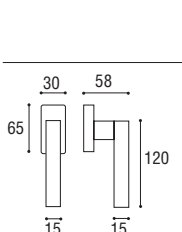

Maniglia con rosetta e bocchetta rettangolare
Door handle with rectangular rosette and key hole

Cod. 01 CS 16 RR
€ 40,30

Cod. 01 CL 16 RR
€ 40,30

Cod. 01 NL 16 RR
€ 40,30