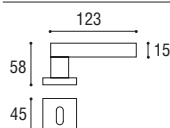

Maniglia con placca rettangolare \varnothing 8 x 85 yale
Door handle with rectangular plate \varnothing 8 x 85 yale

Cod. 121 CS 03 RQ
€ 42,40

Maniglia con rosetta e bocchetta quadrata
Door handle with square rosette and key hole