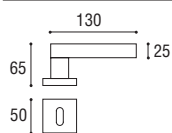

Cod. 110 CS 01 RQ
€ 58,30

Maniglia con placca rettangolare \varnothing 8 x 85 yale
Door handle with rectangular plate \varnothing 8 x 85 yale

Cod. 110 CS 03 RQ
€ 58,30

Maniglia con rosetta e bocchetta quadrata
Door handle with square rosette and key hole