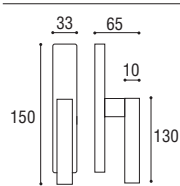

Maniglia con rosetta e bocchetta rettangolare
Door handle with rectangular rosette and key hole

Cod. 140 CS 16 RR € 35,00   Cod. 140 NO 16 RR € 35,00

Maniglia con rosetta e bocchetta yale rettangolare
Door handle with rectangular rosette and key hole yale

Cod. 140 CS 17 RR € 35,00   Cod. 140 NO 17 RR € 35,00

Cremonese EZ con placca rettangolare e impugnatura maniglia
Window handle EZ with rectangular plate

Cod. 140 CS 59 RQ € 21,00   Cod. 140 NO 59 RQ € 21,00

Cremonese EZ+7 con placca rettangolare e impugnatura maniglia
Window handle EZ+7 with rectangular plate

Cod. 140 CS 60 RQ € 21,00   Cod. 140 NO 60 RQ € 21,00

Martellina $\varnothing$ 7 con placca rettangolare e impugnatura maniglia
Window handle $\varnothing$ 7 with rectangular plate

Cod. 140 CS 58 RQ € 21,00   Cod. 140 NO 58 RQ € 21,00