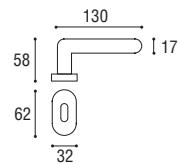

Maniglia con rosetta e bocchetta
Door handle with rosette and key hole

Cod. 10 CC 16
€ 73,70

Cod. 10 LS 16
€ 61,50