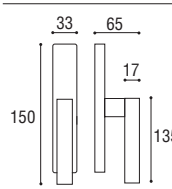

Maniglia con rosetta e bocchetta rettangolare
Door handle with rectangular rosette and key hole

Cod. 119 CC 16 RR
€ 62,10

Cod. 119 CS 16 RR
€ 56,20

Cod. 119 CL 16 RR
€ 56,20

Maniglia con rosetta e bocchetta *yale* rettangolare
Door handle with rectangular rosette and key hole yale

Cod. 119 CC 17 RR
€ 62,10

Cod. 119 CS 17 RR
€ 56,20

Cod. 119 CL 17 RR
€ 56,20