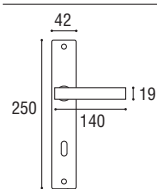

Design Studio Sicma

Materiale: Zircal
Material: Zircal

Cromo satinato
Satined chrome

Cromo lucido
Polished chrome

Nero opaco
Black matt

Maniglia con placca rettangolare $\varnothing$ 8 x 90
Door handle with rectangular plate $\varnothing$ 8 x 90

Cod. 183 CS 01 RQ
€ 49,40