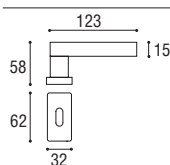

Maniglia con placca rettangolare \varnothing 8 x 85 yale
Door handle with rectangular plate \varnothing 8 x 85 yale

Cod. 121 CS 03 RQ
€ 42,40

Maniglia con rosetta e bocchetta quadrata
Door handle with square rosette and key hole