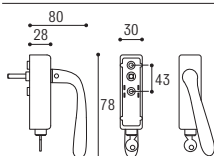

Placca mm 85 yale
Plate mm 85 cylinder key hole

Cod. 36 CS 03
€ 9,80

Cod. 36 CL 03
€ 9,80

Cod. 36 OL 03
€ 8,20

Placca mm 90
Plate mm 90 key hole

Cod. 36 CS 01
€ 9,80

Cod. 36 CL 01
€ 9,80

Cod. 36 OL 01
€ 8,20

Placca mm 70
Plate mm 70 key hole

Cod. 36 CS 02
€ 9,80

Cod. 36 CL 02
€ 9,80

Cod. 36 OL 02
€ 8,20

A richiesta qualsiasi tipo di impugnatura può essere montata su placca stretta.
On request any type of door handle can be provided with small plate shown in the picture, without surcharge.