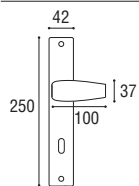

Design Ivo Pellegrini

Materiale: Zircal
Material: Zircal

Cromo satinato
Satinated chrome

Cromo lucido
Polished chrome

Maniglia con placca rettangolare $\varnothing$ 8 x 90
Door handle with rectangular plate $\varnothing$ 8 x 90

Cod. 181 CS 01 RQ
€ 57,70