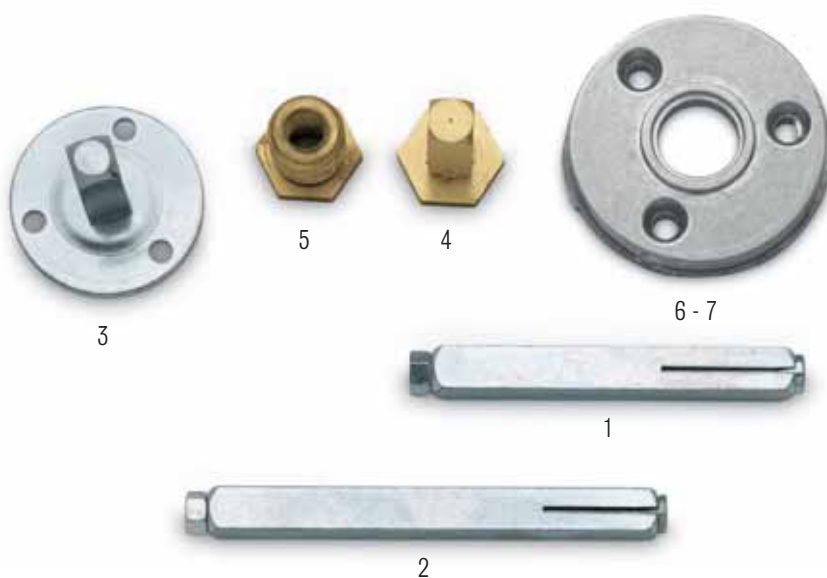

ACCESSORI

■ Cromo satinato
Satinated chrome

Bocchetta PITAGORA quadrata con Defender
Security escutcheon PITAGORA

Cod. 98 CS 56 RQ DEF
€ 69,50

1 - Ferro espansione mm 60 Expanding 8 mm square spindle	Cod. FE ZI 01 € 2,60	7 - Sottorosetta per pomolo CIPOLLA Ø 70 Under rose for CIPOLLA knob Ø 70	Cod. XSR 620004 € 1,60
2 - Ferro espansione mm 90 Expanding 8 mm square spindle	Cod. FE ZI 02 € 2,90	Ferro $\varnothing$ 6 zincato Zinc coated 6 mm square spindle	Cod. F6 ZI 01 € 0,50
3 - Ferro $\varnothing$ 8 con piastrina 8 mm square spindle with disk	Cod. PI ZI 01 € 2,20	Riduzione 6/7 metallo Iron reduction 6/7	Cod. 91 ZI 87 € 0,50
4 - Niplex $\varnothing$ 8 Exagonal fixing with 8 mm spindle	Cod. NP ZI 01 € 1,00	Riduzione 8/7 metallo Iron reduction 8/7	Cod. 91 ZI 88 € 0,50
5 - Niplex M14 Exagonal fixing with M14 screw	Cod. NP ZI 02 € 1,00	Riduzione 8/6 metallo Iron reduction 8/6	Cod. 91 ZI 89 € 0,50
6 - Sottorosetta per pomolo SIMON Under rose for SIMON knob	Cod. XSR 625004 € 1,60