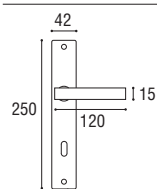

Design Ghidini Pier Luigi

Materiale: Zircal
Material: Zircal

Cromo satinato
Satined chrome

Cromo lucido
Polished chrome

Nickel satinato
Satined nickel

Maniglia con placca rettangolare $\varnothing$ 8 x 90
Door handle with rectangular plate $\varnothing$ 8 x 90

Cod. 01 CS 01 RQ
€ 45,10