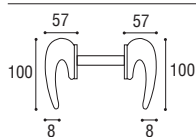

Bilancino $\varnothing$ 8 per attacco vetro
A pair of levers $\varnothing$ 8 for glass

Cod. 181 CS 00 € 43,50
Cod. 181 CL 00 € 53,00