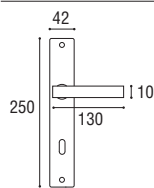

Design Studio Sicma

Materiale: Zircal
Material: Zircal

Cromo lucido +
cromo satinato
*Polished chrome +
satined chrome*

Cromo satinato
Satined chrome

Cromo lucido
Polished chrome

Nero opaco
Black matt

Maniglia con placca rettangolare $\varnothing$ 8 x 90
Door handle with rectangular plate $\varnothing$ 8 x 90

Cod. 153 CC 01 RQ Cod. 153 CS 01 RQ
€ 43,00 € 43,00