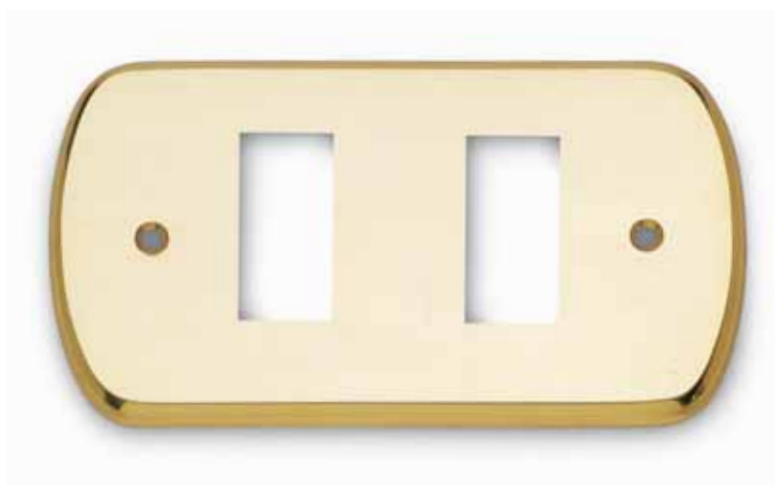

DERBY COPRINTERRUTTORI

Materiale: Zircal
Material: Zircal

Cromo satinato
Satined chrome

Cromo lucido
Polished chrome

Ottone lucido
Polished chrome

Nickel satinato
Satined Nickel

ONE - Portabito
ONE - Coat-hook

Cod. 181 CS 95
€ 34,60

Cod. 181 CL 95
€ 40,40

Cod. 181 NL 95
€ 34,60

Materiale: Ottone
Material: Brass

DERBY - Coprinterruttori 1 posto Magic
DERBY - Switch cover "Magic Series" 1 switch

Cod. 53 CS 01
€ 12,50

Cod. 53 CL 01
€ 12,50

Cod. 53 OL 01
€ 8,00

DERBY - Coprinterruttori 2 posti Magic
DERBY - Switch cover "Magic Series" 2 switch

Cod. 53 CS 02
€ 12,50

Cod. 53 CL 02
€ 12,50

Cod. 53 OL 02
€ 8,00

DERBY - Coprinterruttori 3 posti Magic
DERBY - Switch cover "Magic Series" 3 switch

Cod. 53 CS 03
€ 12,50

Cod. 53 CL 03
€ 12,50

Cod. 53 OL 03
€ 8,00