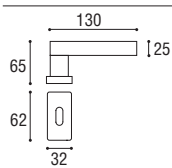

Cod. 110 CS 01 RQ
€ 58,30

Maniglia con placca rettangolare \varnothing 8 x 85 yale
Door handle with rectangular plate \varnothing 8 x 85 yale

Cod. 110 CS 03 RQ
€ 58,30

Maniglia con rosetta e bocchetta quadrata
Door handle with square rosette and key hole