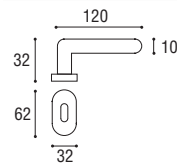

Guarnitura collo basso con rosetta e bocchetta ovale
Door handle with short neck with oval rosette and key hole

Cod. 13 CS 19 CB
€ 30,60

Cod. 13 CL 19 CB
€ 30,60

Cod. 13 OL 19 CB
€ 25,50

Guarnitura collo basso con rosetta e bocchetta ovale **yale**
Door handle with short neck with oval rosette and key hole **yale**

Cod. 13 CS 20 CB
€ 30,60

Cod. 13 CL 20 CB
€ 30,60

Cod. 13 OL 20 CB
€ 25,50