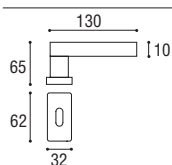

Cod. 140 CS 03 RQ
€ 39,90

Maniglia con rosetta e bocchetta quadrata
Door handle with square rosette and key hole

Cod. 140 CS 16 RQ € 35,00 Cod. 140 NO 16 RQ € 35,00

Maniglia con rosetta e bocchetta quadrata yale
Door handle with square rosette and key hole yale