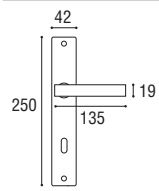

Design Ghidini Pier Luigi

Materiale: Zircal
Material: Zircal

Cromo lucido +
cromo satinato
*Polished chrome +
satinated chrome*

Cromo satinato
Satinated chrome

Nero opaco
Black matt

Bianco opaco
White matt

Maniglia con placca rettangolare $\varnothing$ 8 x 90
Door handle with rectangular plate $\varnothing$ 8 x 90

Cod. 174 CS 01 RQ
€ 49,40