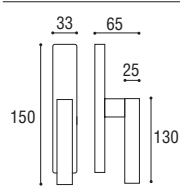

Cremonese EZ con placca rettangolare
e impugnatura maniglia
Window handle EZ with rectangular plate

Cod. 110 CS 59 RQ
€ 27,10

Cod. 110 CL 59 RQ
€ 27,10