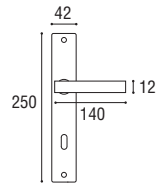

Design Ghidini Pier Luigi

Materiale: Zircal
Material: Zircal

Cromo lucido +
cromo satinato
*Polished chrome +
satined chrome*

Cromo satinato
Satined chrome

Cromo lucido
Polished chrome

Maniglia con placca rettangolare $\varnothing$ 8 x 90
Door handle with rectangular plate $\varnothing$ 8 x 90

Cod. 178 CC 01 RQ Cod. 178 CS 01 RQ
€ 37,10 € 37,10