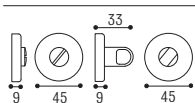

Cromo satinato
Satined chrome

Cromo lucido
Polished chrome

Ottone lucido
Polished brass

Ottone graffiato
Scratched brass

Nottolino wc completo su rosetta DERBY Ø 45 - \varnothing 6
Complete wc set on rose DERBY Ø 45 - \varnothing 6