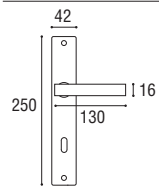

Materiale: Zircal
Material: Zircal

Cromo satinato
Satinated chrome

Cromo lucido
Polished chrome

Maniglia con placca rettangolare $\varnothing$ 8 x 90
Door handle with rectangular plate $\varnothing$ 8 x 90

Cod. 110 CS 01 RQ
€ 58,30