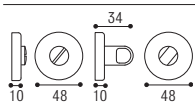

Nottolino wc completo su rosetta DERBY Ø 48 - $\varnothing$ 6
Complete wc set on rose DERBY Ø 48 - $\varnothing$ 6

Cod. 12 CS 86 98
€ 17,60

Cod. 12 CL 86 98
€ 17,60

Cod. 12 OL 86 98
€ 14,90

Cod. 12 OG 86 98
€ 14,90