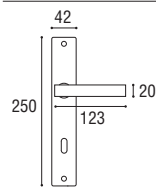

Materiale: Zircal
Material: Zircal

Cromo satinato
Satinated chrome

Cromo lucido
Polished chrome

Maniglia con placca rettangolare $\varnothing$ 8 x 90
Door handle with rectangular plate $\varnothing$ 8 x 90

Cod. 121 CS 01 RQ
€ 42,40