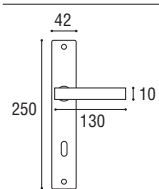

Design Ivo Pellegrini

Materiale: Zircal
Material: Zircal

Cromo satinato
Satined chrome

Nero opaco
Black matt

Maniglia con placca rettangolare $\varnothing$ 8 x 90
Door handle with rectangular plate $\varnothing$ 8 x 90

Cod. 140 CS 01 RQ
€ 39,90