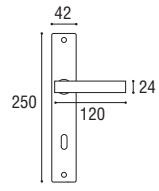

Materiale: Zircal
Material: Zircal

Cromo satinato
Satinated chrome

Cromo lucido
Polished chrome

Maniglia con placca rettangolare $\varnothing$ 8 x 90
Door handle with rectangular plate $\varnothing$ 8 x 90

Cod. 132 CS 01 RQ
€ 39,40