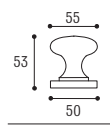

Pomolo Ø 55 centro porta
Knob Ø 55 fixed

Cod. 27 CS 50
€ 20,50

Cod. 27 CL 50
€ 20,50

Cod. 27 OL 50
€ 16,90

Cod. 27 PV 50
€ 47,00