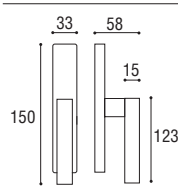

Maniglia con rosetta e bocchetta rettangolare
Door handle with rectangular rosette and key hole

Cod. 121 CS 16 RR Cod. 121 CL 16 RR
€ 31,80 € 31,80

Maniglia con rosetta e bocchetta yale rettangolare
Door handle with rectangular rosette and key hole yale

Cod. 121 CS 17 RR Cod. 121 CL 17 RR
€ 31,80 € 31,80