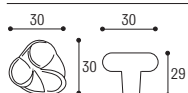

ERICA
Pomolino per mobile Ø 30
Furniture handle Ø 30

Cod. K6 CS 30
€ 7,80

Cod. K6 CL 30
€ 7,80

Cod. K6 OZ 30
€ 7,80

Cod. K6 NL 30
€ 7,80

Cod. K6 OY 30
€ 7,80