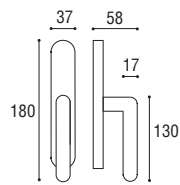

Maniglia con rosetta e bocchetta **yale**
*Door handle with rosette and key hole **yale***

Cod. 10 CC 17
€ 73,70

Cod. 10 LS 17
€ 61,50

Maniglia con rosetta e bocchetta ovale
Door handle with oval rosette and key hole

Cod. 10 CC 19
€ 73,70

Cod. 10 LS 19
€ 61,50

Maniglia con rosetta e bocchetta **yale** ovale
*Door handle with oval rosette and key hole **yale***

Cod. 10 CC 20
€ 73,70

Cod. 10 LS 20
€ 61,50