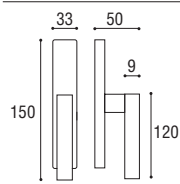

Cremonese EZ con placca rettangolare
e impugnatura maniglia
Window handle EZ with rectangular plate

Cod. 132 CS 59 RQ
€ 20,90

Cod. 132 CL 59 RQ
€ 20,90

Cremonese EZ+7 con placca rettangolare
e impugnatura maniglia
Window handle EZ+7 with rectangular plate

Cod. 132 CS 60 RQ
€ 20,90

Cod. 132 CL 60 RQ
€ 20,90

Martellina $\varnothing$ 7 con placca rettangolare
e impugnatura maniglia
Window handle $\varnothing$ 7 with rectangular plate

Cod. 132 CS 58 RQ
€ 20,90

Cod. 132 CL 58 RQ
€ 20,90