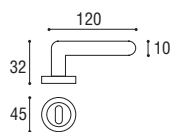

Guarnitura collo basso con rosetta e bocchetta
Door handle with short neck with rosette and key hole

Cod. 13 CS 16 CB
€ 30,60

Cod. 13 CL 16 CB
€ 30,60

Cod. 13 OL 16 CB
€ 25,50

Guarnitura collo basso con rosetta e bocchetta **yale**
Door handle with short neck with rosette and key hole **yale**

Cod. 13 CS 17 CB
€ 30,60

Cod. 13 CL 17 CB
€ 30,60

Cod. 13 OL 17 CB
€ 25,50