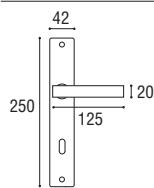

Materiale: Zircal
Material: Zircal

Cromo satinato
Satined chrome

Cromo lucido
Polished chrome

Nero opaco
Black matt

Maniglia con placca rettangolare $\varnothing$ 8 x 90
Door handle with rectangular plate $\varnothing$ 8 x 90

Cod. 166 CS 01 RQ
€ 45,10